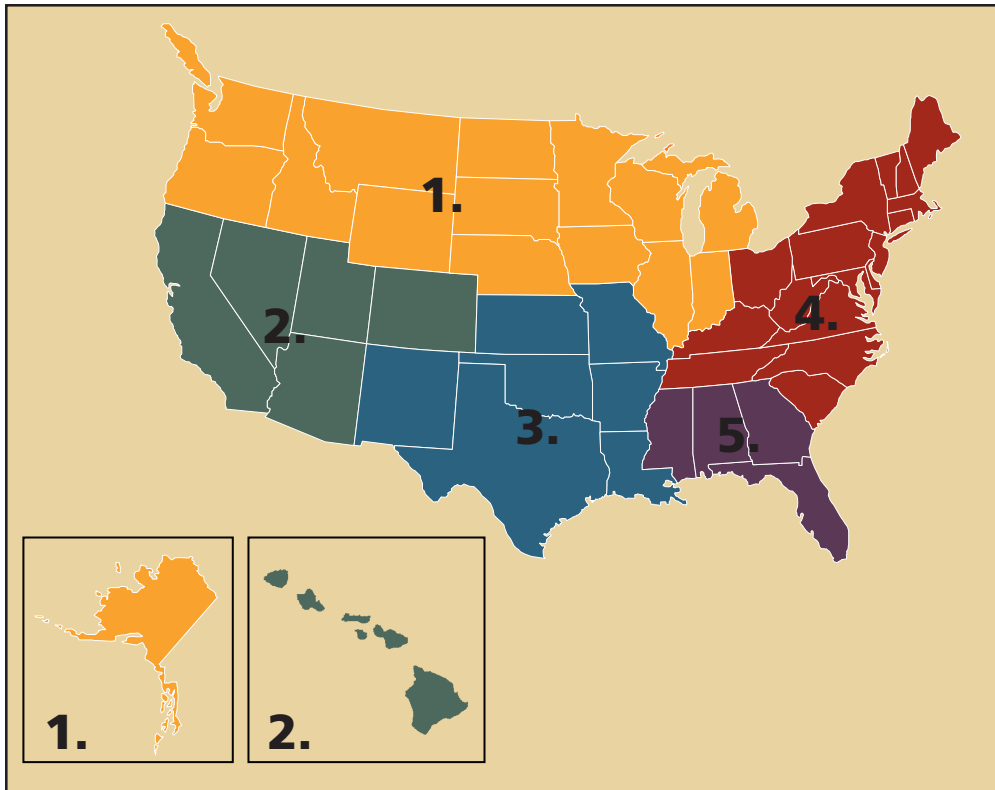

Alcom Distributing
2125 First Avenue S
PO Box 2771
Fargo, ND 58108-2771
(701) 739-4479
sales@alcomdist.com

ACT NOW for **GREAT PRICES** on
these popular products by **SATURN!**