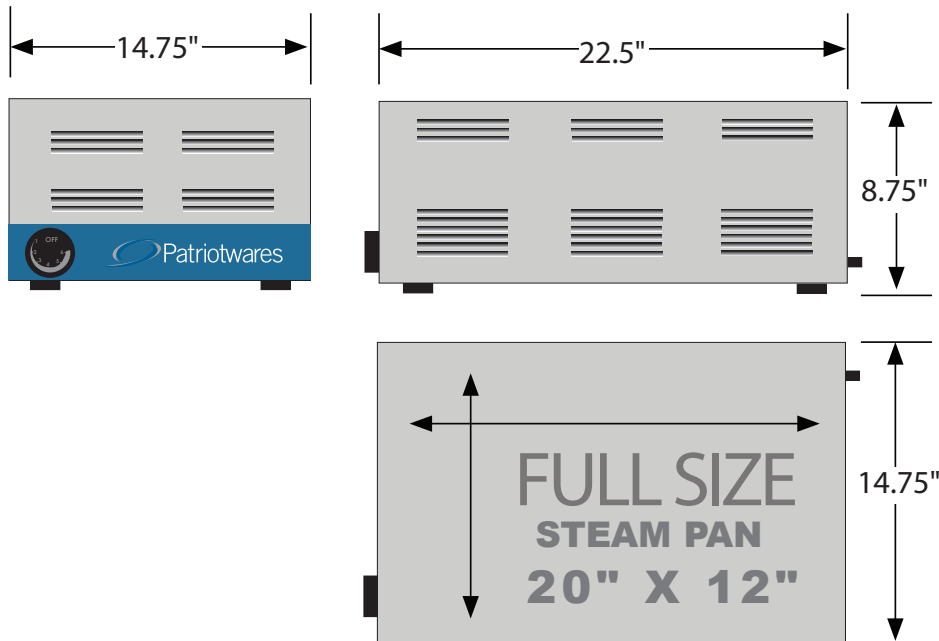

### ELECTRIC FULL-SIZE COUNTERTOP FOOD WARMER

- Stainless steel interior and exterior
- 20 quart capacity
- Designed for continuous use
- Thermostatic variable temperature
- 1200 Watts 120V/60HZ, 10 amp
- Holds full size and fractional pans
- Firm grip rubber feet
- 3 foot grounded power cord
- Countless steam pan configurations
- Easy adjust front control knob
- Heating indicator lamp
- Double wall insulated case

#### PATRIOTWARES ELECTRIC FULL-SIZE COUNTERTOP FOOD WARMER

MODEL	DESCRIPTION	W X D X H	WEIGHT	CARTON SIZE
CT-FW7700	20 qt. capacity	14.75" x 22.5" x 8.75"	19.15 lbs.	25" x 16" x 10"